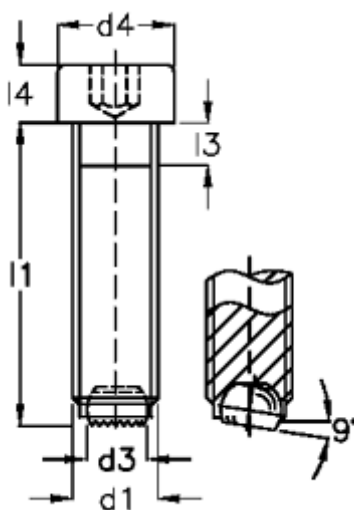

Article number: 2092771011C

Description: E+G Screws with ball
GN 606-M16-60-VRN

Measures

d1	= M16
d2	= 12.0
d3	= 10.7
d4	= 24
Internal hexagon	= 14.0
l1	= 60
l2	= 6.0
l3	= 6.0
l4	= 16